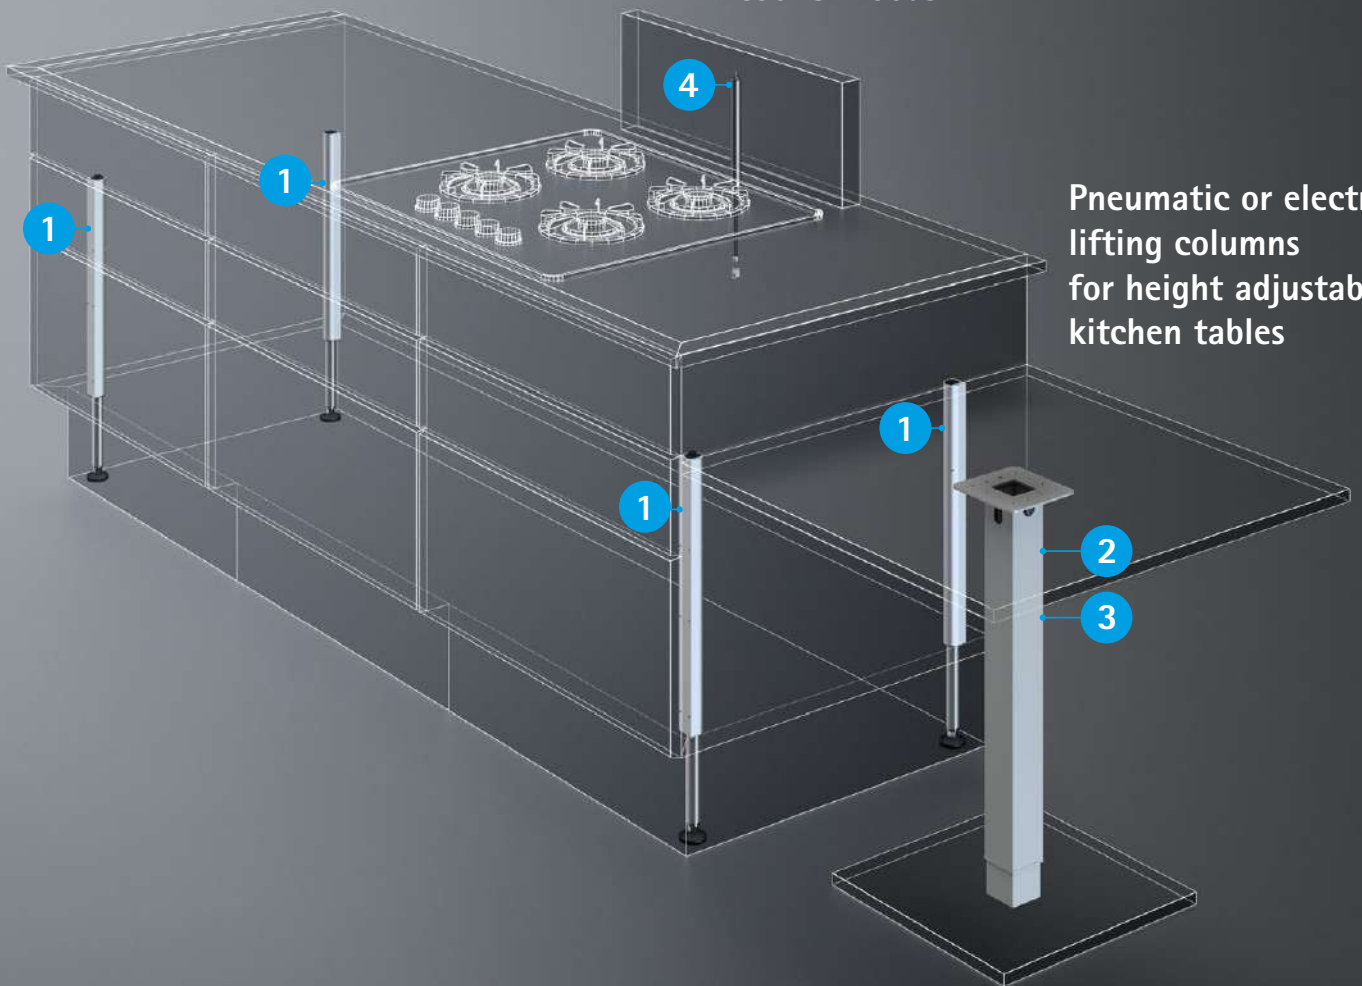

### Pneumatic Lifting Column VariStand and VariBase

- Adjustment range 415 mm
- Maximum load up to 35 kg
- Design: round tube or square tube

3

4

### Gas Spring TouchLift

- Locking function in the closed position

# Functionality and ergonomics for modern kitchens

Electric motor systems  
for kitchen islands

Gas springs for downdraft  
cooker hoods

Pneumatic or electric  
lifting columns  
for height adjustable  
kitchen tables

SUSPA's sophisticated products make adjusting the height of worktops, cabinets and appliances straightforward and simple. For example, downdraft extractors can be effortlessly retracted into the worktop after use. SUSPA height adjustment systems are compact, and support extremely heavy loads. As a result, they allow a great deal of versatility and flexibility in product and kitchen design. Moreover, the plug-and-play solutions are quick and easy to install, and can also be retrofitted.