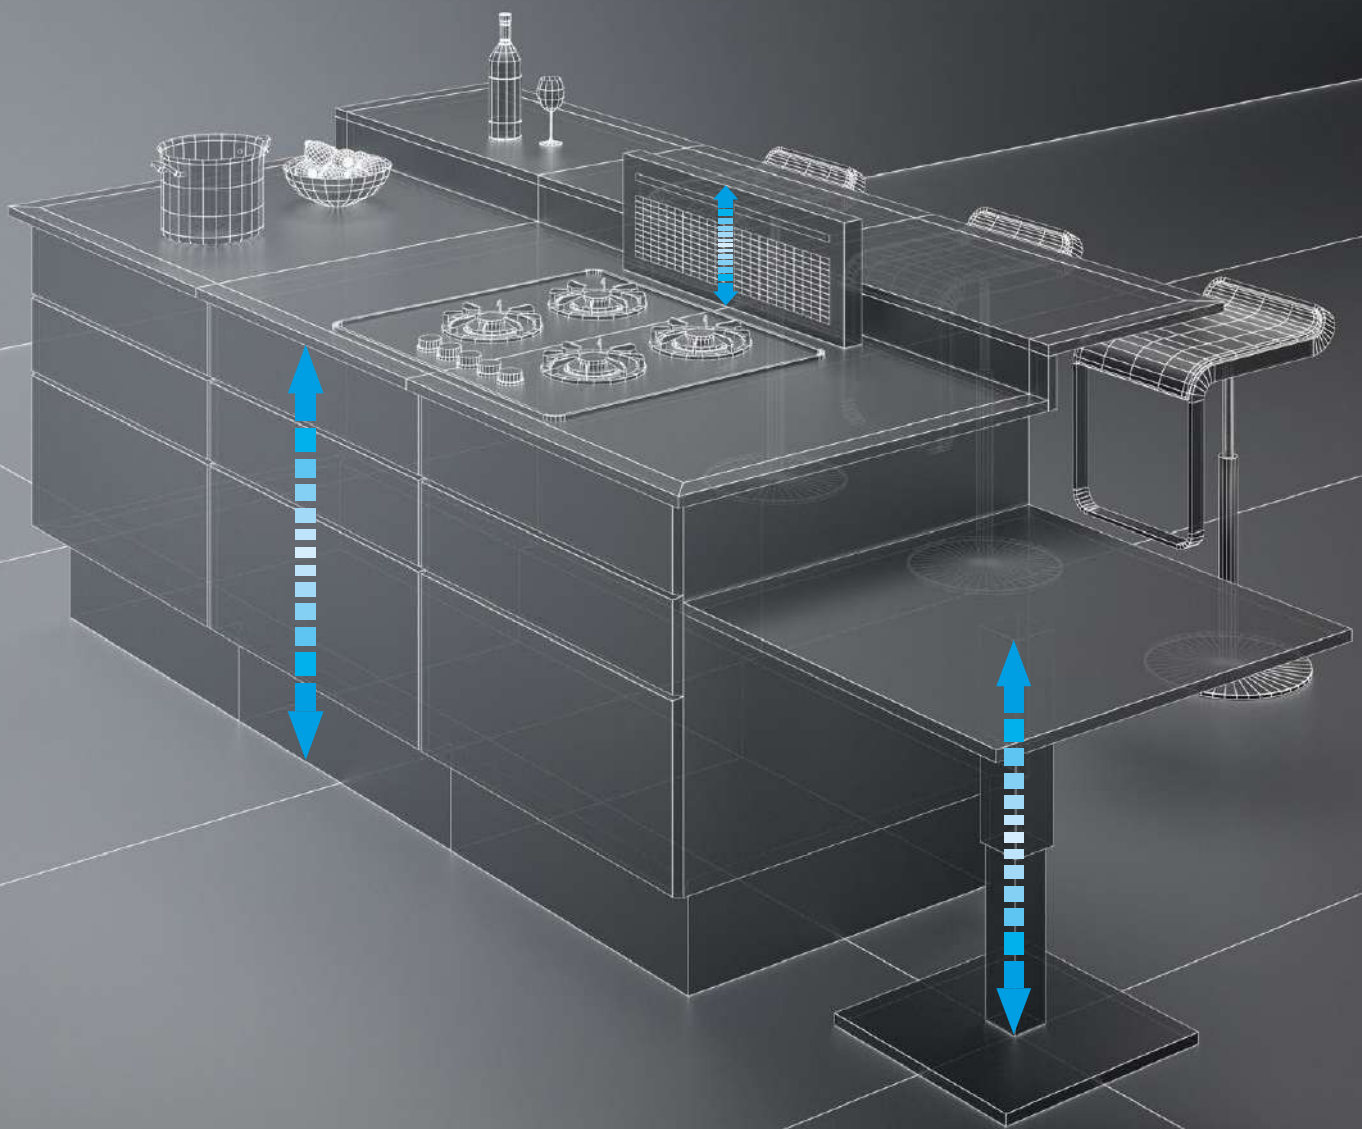

# SUSPA height adjustment systems for kitchen furniture

### Pneumatic Lifting Column VariStand and VariBase

- Adjustment range 415 mm
- Maximum load up to 35 kg
- Design: round tube or square tube

3

4

SUSPA's cost-effective adjustment systems add a new level of convenience and improved ergonomics to kitchens of all shapes and sizes. Each kitchen task can be done at exactly the height required – making everyone feel right at home.